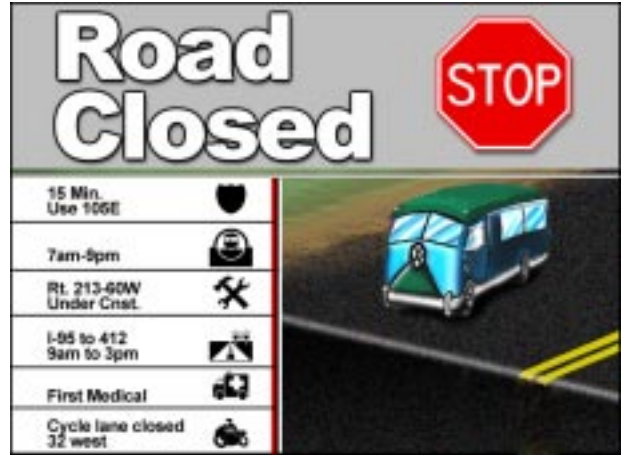

mediastar-SG®

Public, Educational and Government (PEG) Community Information Channels

- Create broadcast-quality local content using text, photos and graphic templates for quick updates.
- Add MPEGs to the channel quickly and easily.
- Air community meetings, local shows and live feeds on your channel using the built-in ProMX video insertion and Master Control system.
- Automate content production through your Website.
- The mediastar-SG playback system automatically manages content 24 hours a day. Update in real-time, with no downtime. Schedule years in advance.